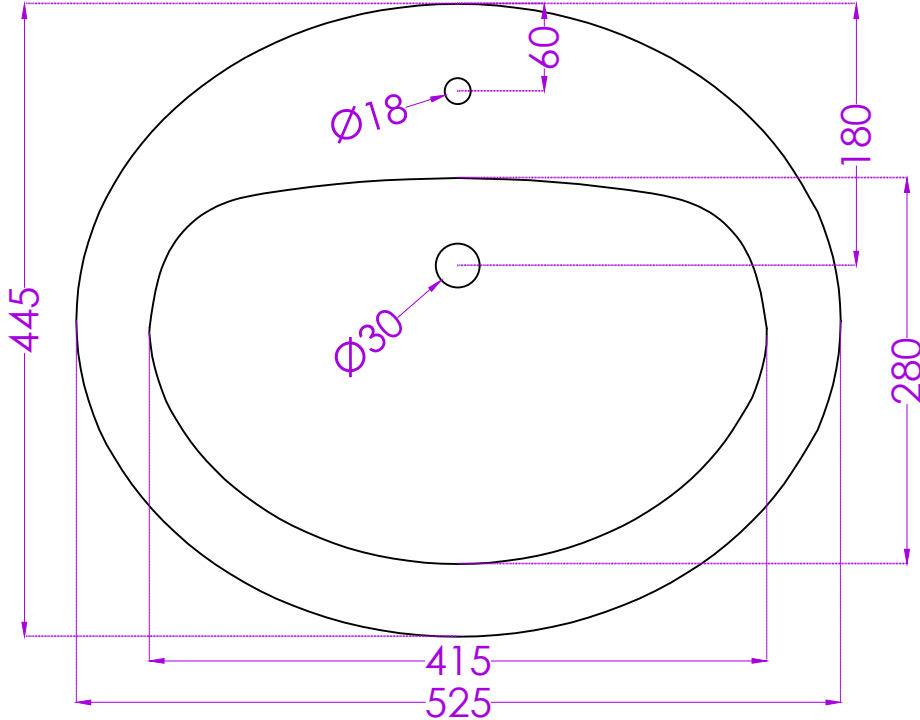

MONARCH P1614PW0301

COUNTER TOP BASIN

JOHNSON

PLAN

FRONT